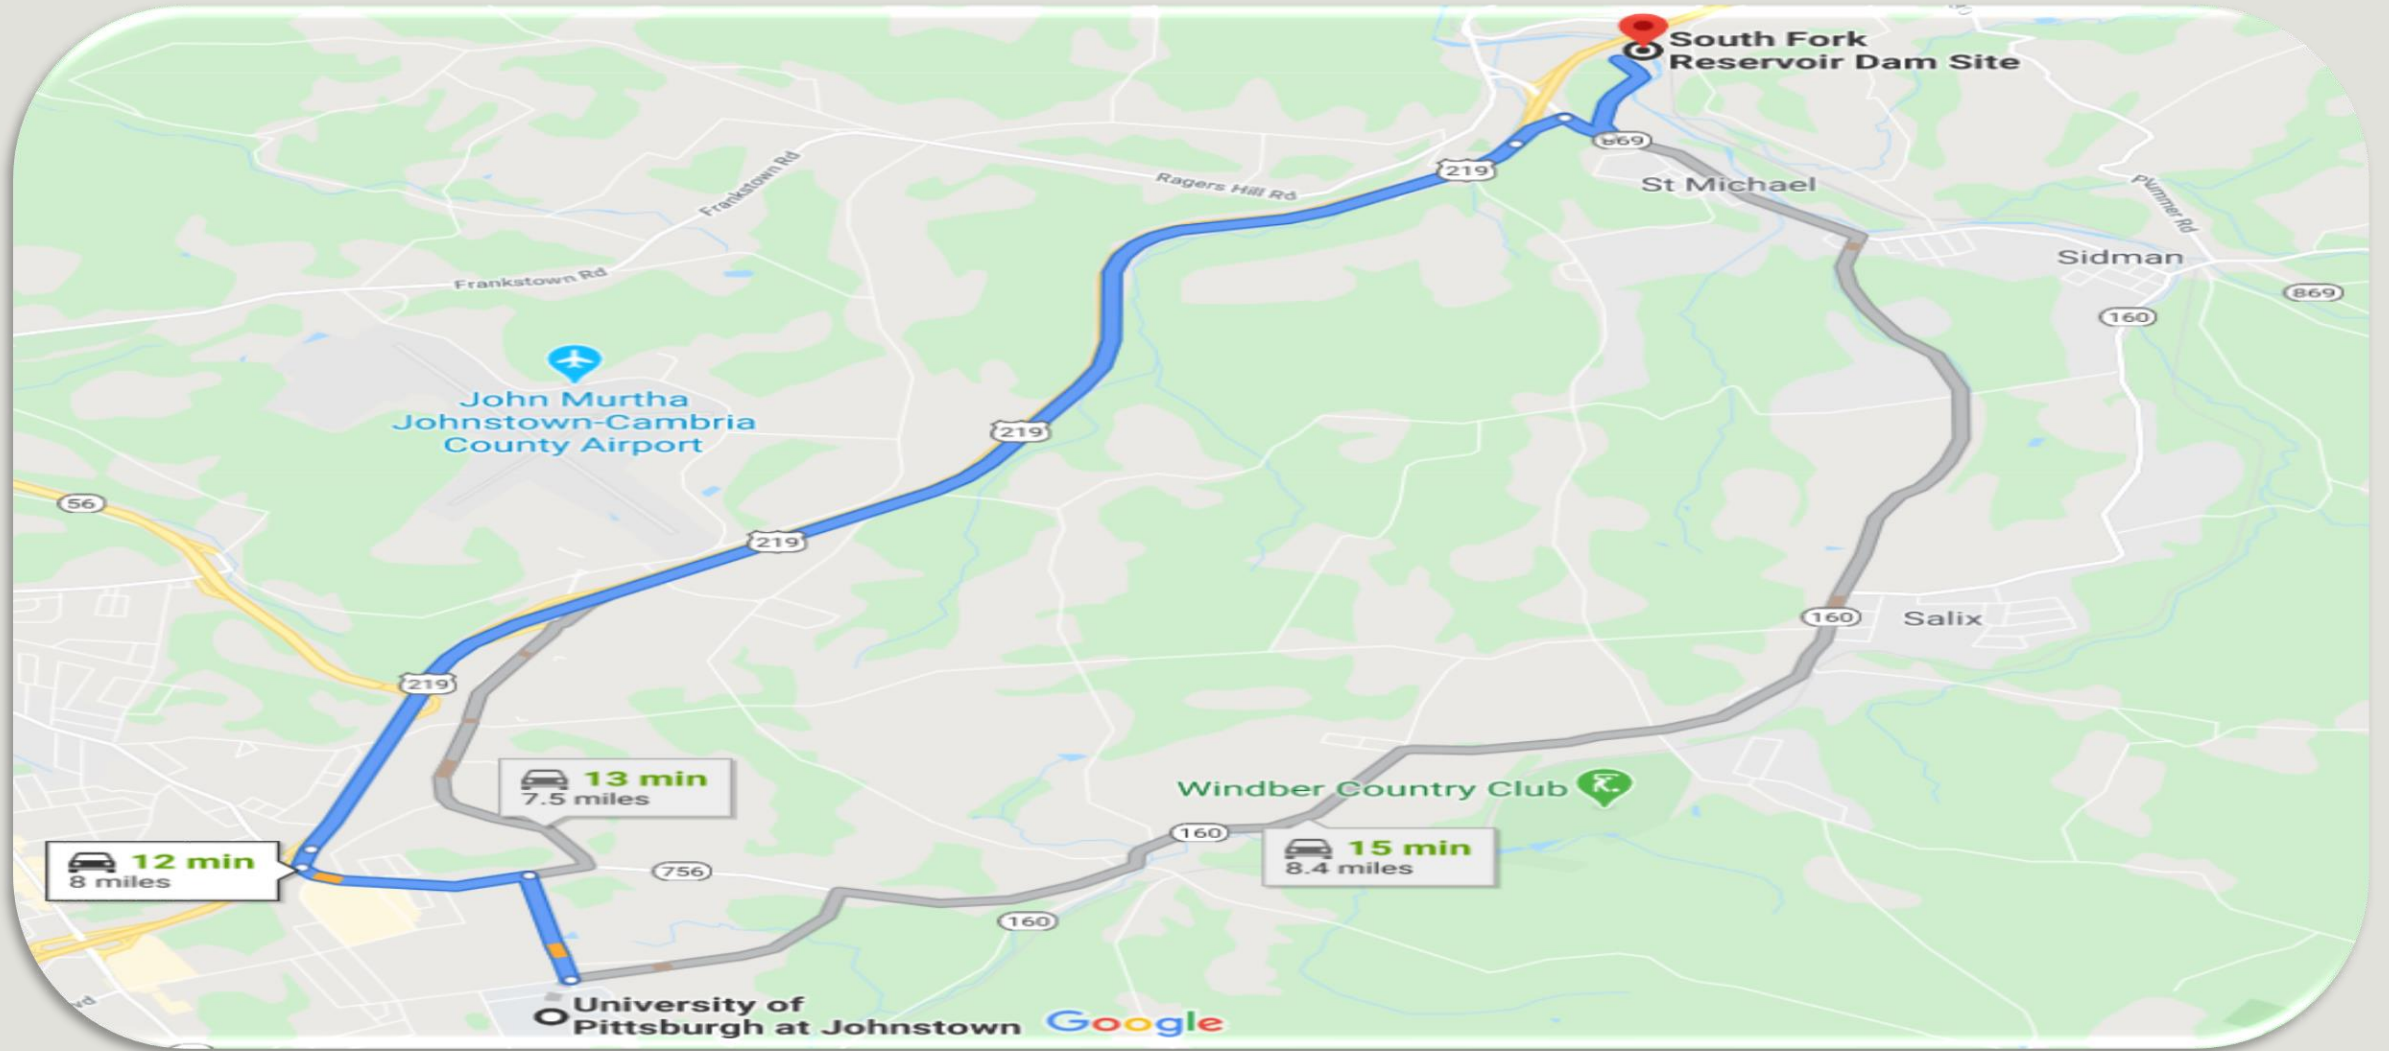

THE JOHNSTOWN FLOOD OF 1889

ASHLEIGH FOSTER

❖ Why?

❖ Where to start?

❖ Where to go?

About the Literature Review

University of Pittsburgh at Johnstown

Pastor Bev Swayze

Encyclopedias and Subject Headings

Next Steps

- ❖ Gaining Access
- ❖ Reviews
- ❖ Footnotes and Endnotes